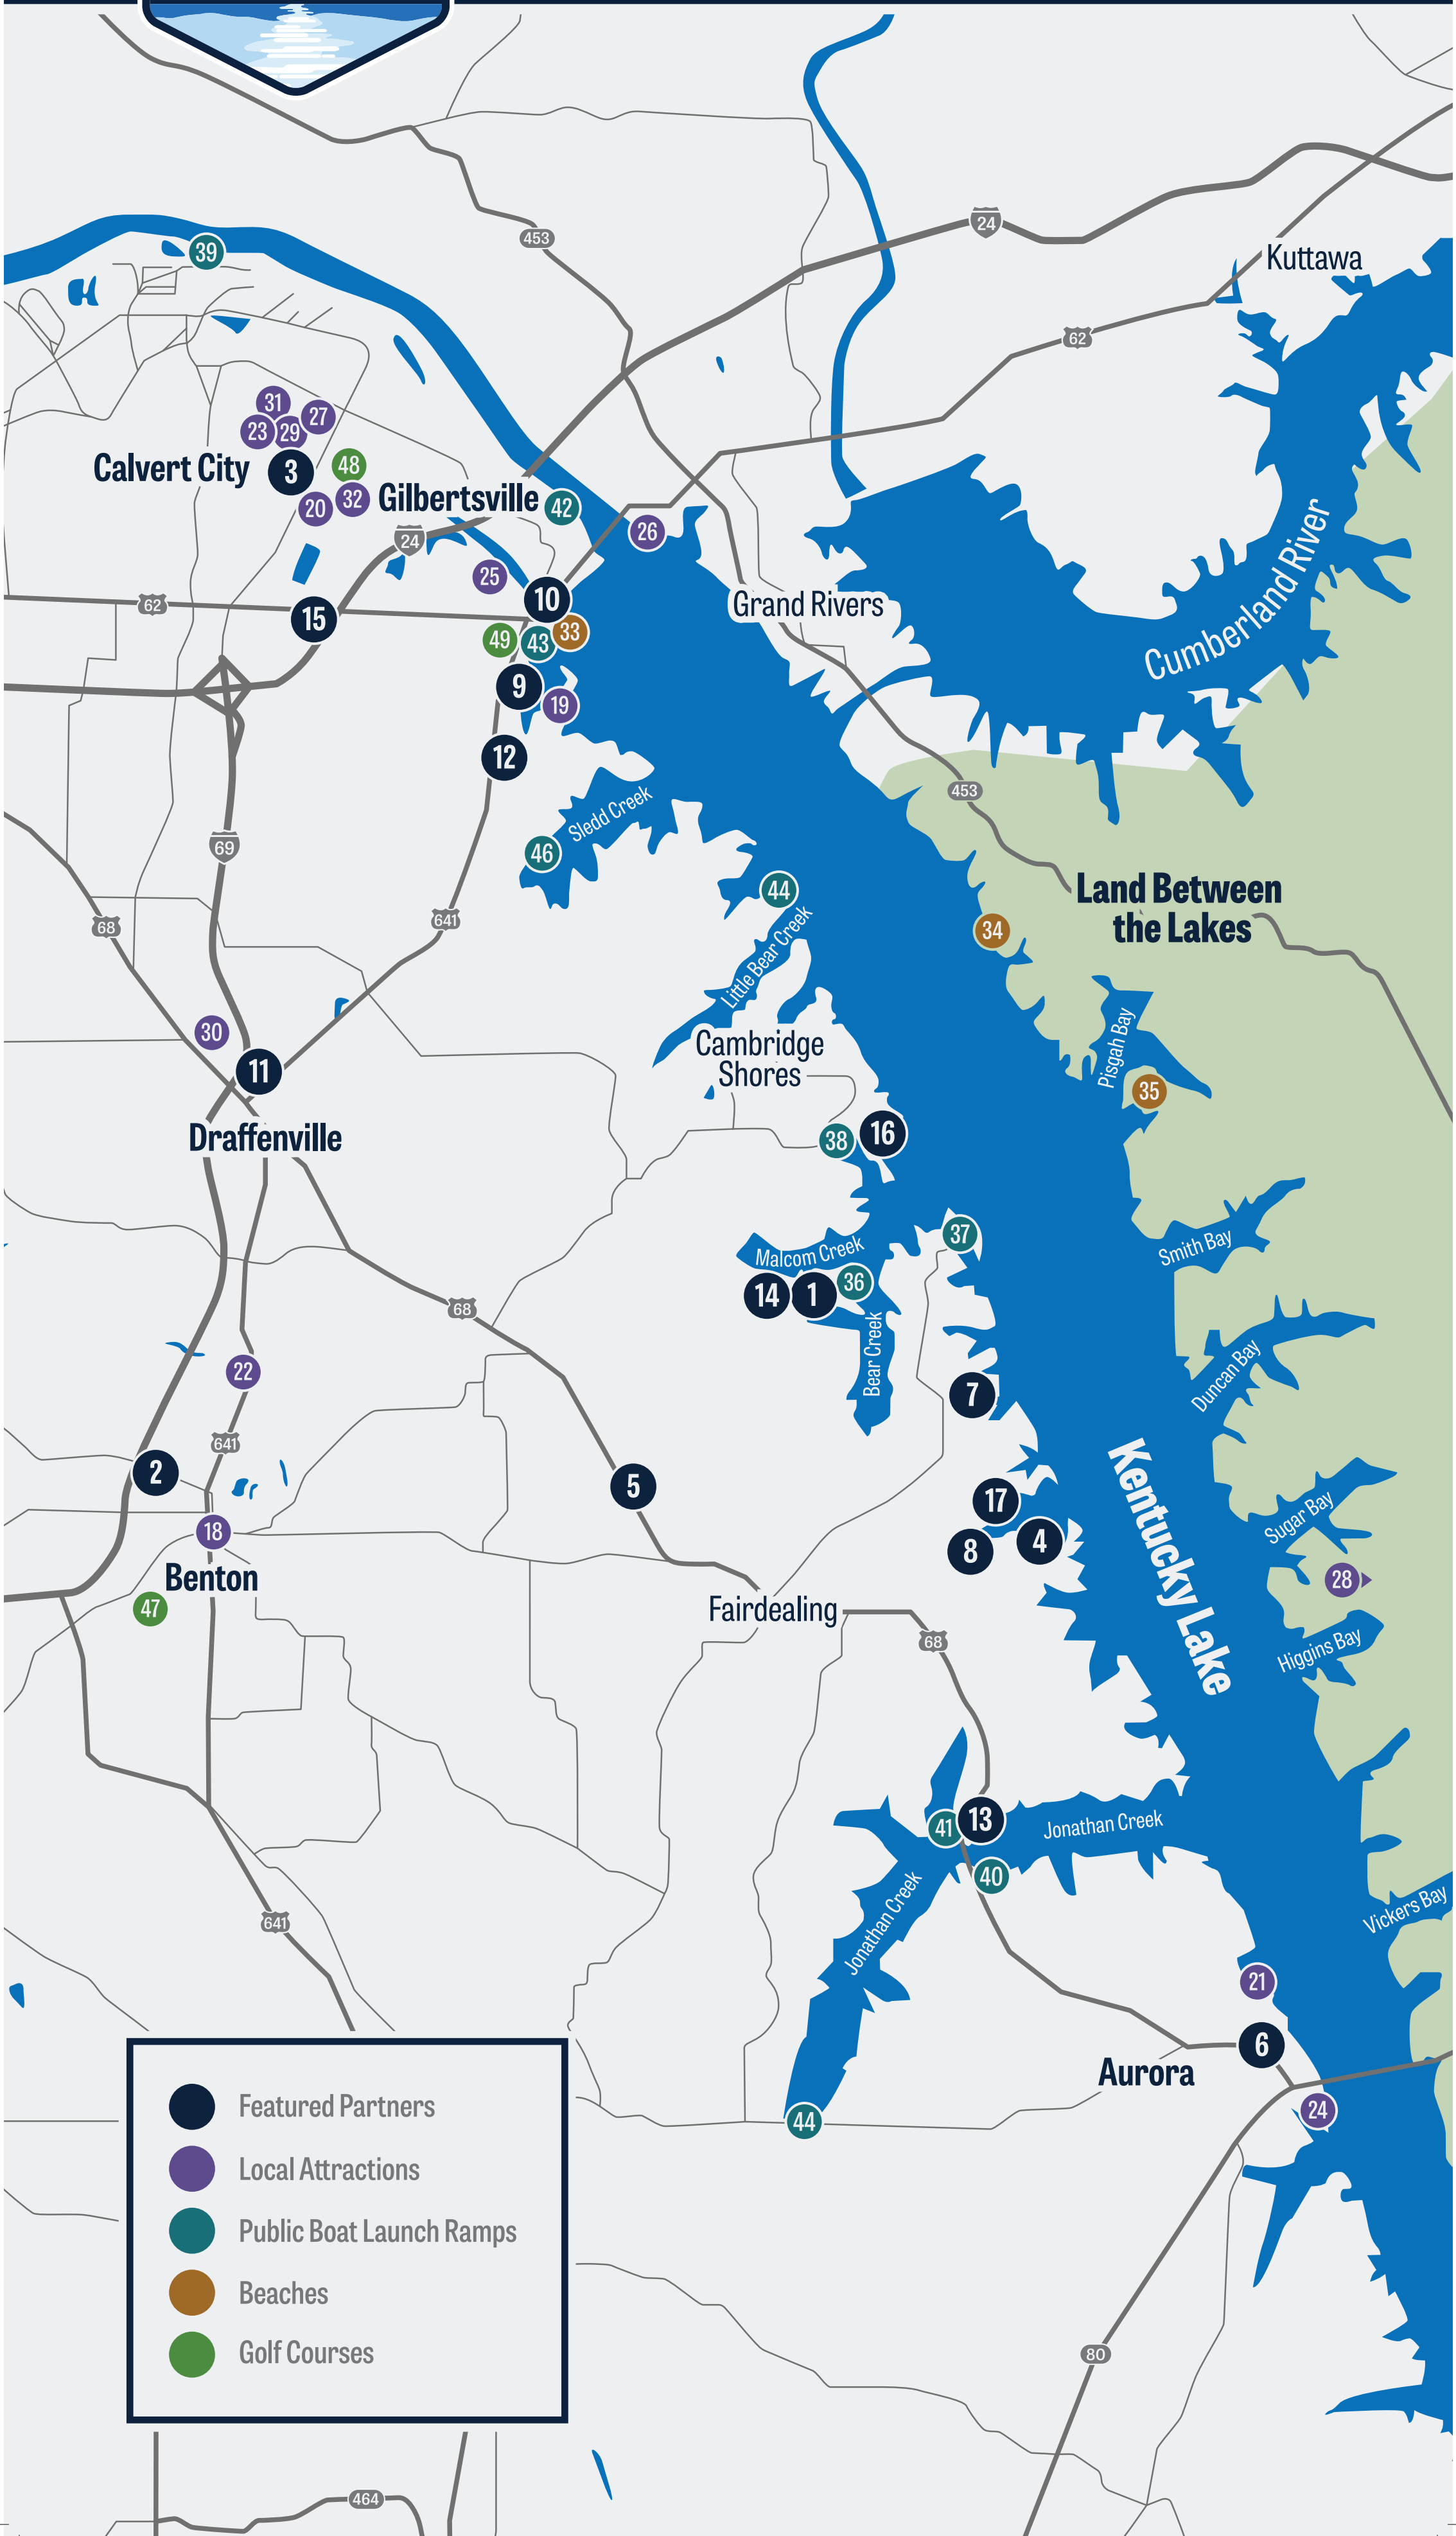

YOUR PERSONAL GUIDE TO THE SURROUNDING KENTUCKY LAKE AREA

- Featured Partners
- Local Attractions
- Public Boat Launch Ramps
- Beaches
- Golf Courses

FEATURED PARTNERS

1 Big Bear Resort
30 Big Bear Resort Rd.
Benton, KY 42025
(270) 354-6414
www.BigBearKentuckyLake.com

18 Benton Pickleball Courts
HH Lovett Park, Benton, KY

19 Bo Beckett Loop Trail
Kentucky Dam Village SRP

20 Calvert City Greenway Trail
Calvert City, KY

21 Cherokee Park
Kenlake State Resort Park,
Aurora, KY

22 Clarks River National Wildlife Refuge
Benton, KY

23 Doctor's Park Sports Complex
Calvert City, KY

24 Indoor Tennis Center
Kenlake State Resort Park

25 Kentucky Dam Village Airport

26 Kentucky Dam Visitors Center

32 Old Park
Calvert City, KY

BEACHES

33 Kentucky Dam Beach
KY Dam Village State Resort Park

34 Moss Creek
Land Between the Lakes National Recreation Area

35 The Sands
Kentucky Lake Access

PUBLIC BOAT LAUNCH RAMPS